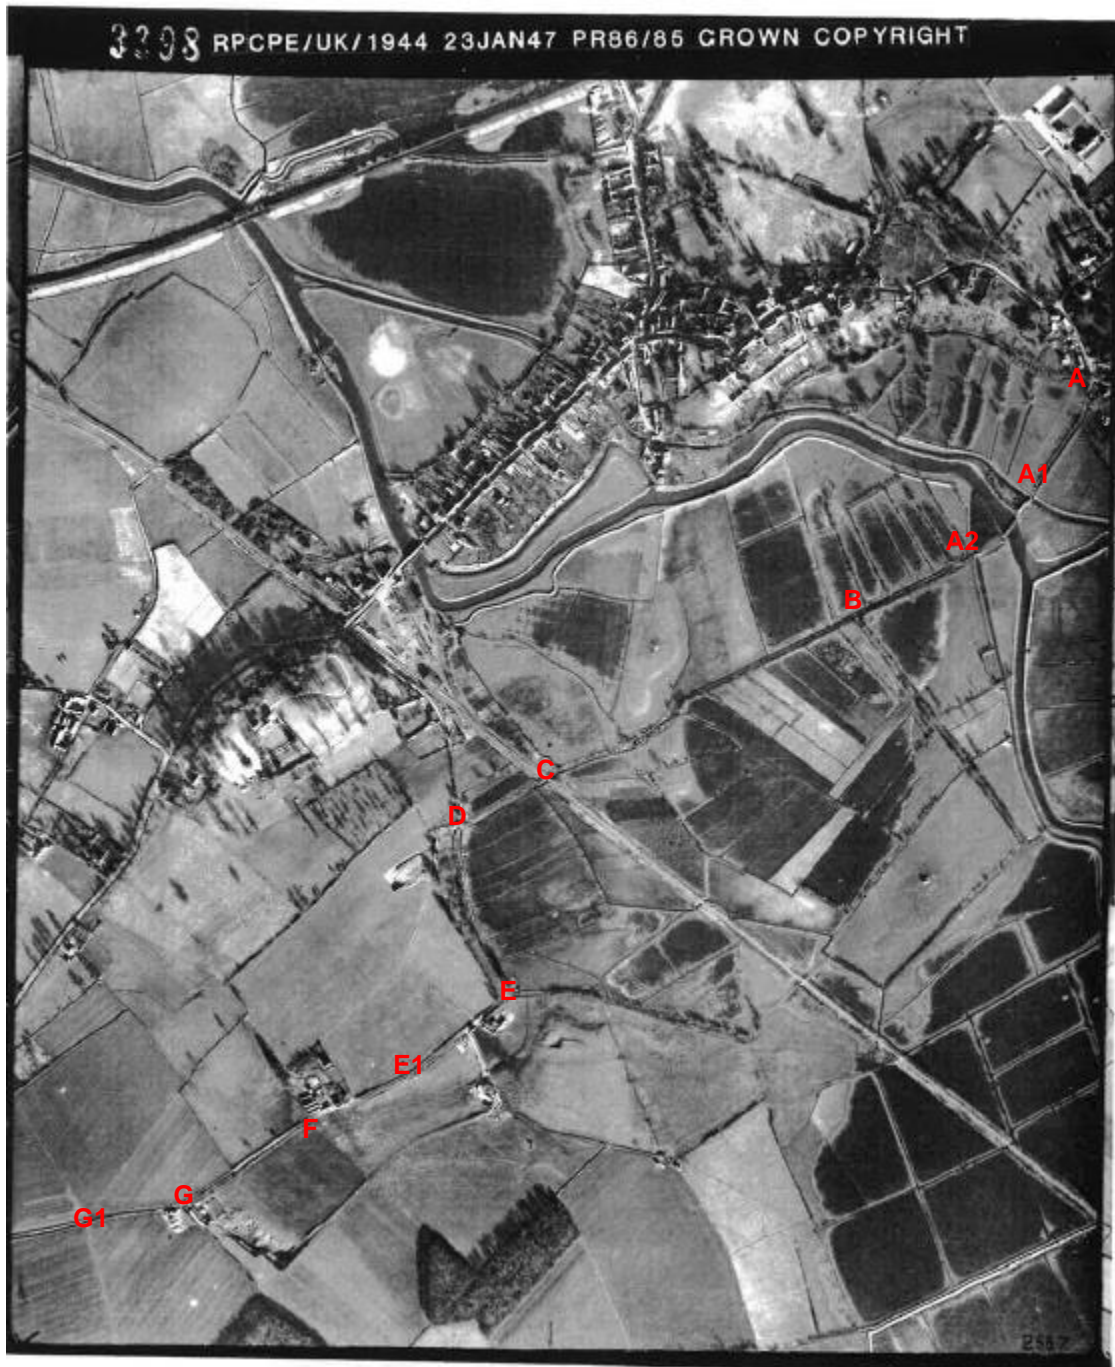

Appendix 21: Aerial Photographs

RAF Aerial Photographs 1940s

Source: SWHT (Extract supplied by Landowner K)

Reference: A/DXC/1/10/309, A/DXC/1/10/310

Shot 3398 (23 January 1947)

Point F Close Up

Shot 3400 (23 January 1947)

2018 Aerial Survey

Source: SCC